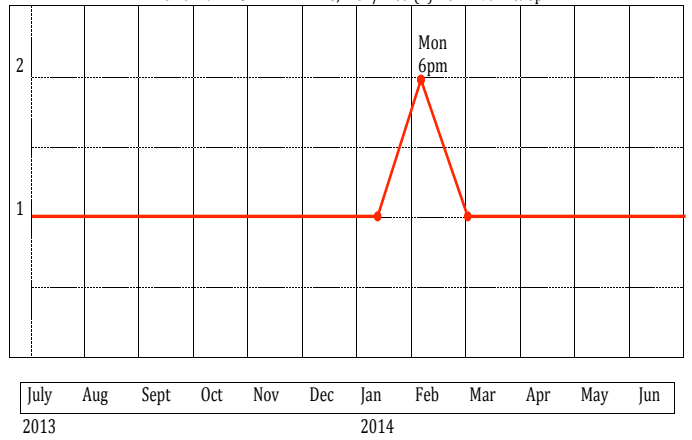

MONTHLY CRIME TRENDS

ROBBERY: 3, Sun (2) TOD - 2am, 9 & 11pm

BURGLARY: 49, Mon (15) TOD - 5pm

BURGLARY FROM A VEHICLE: 73, FRI (16) TOD - 12pm - 5am

MOTOR VEHICLE THEFT: 18, Mon/Wed (4) TOD - 9am & 6pm

THEFT (FELONY): 46, FRI (4) TOD - 5pm