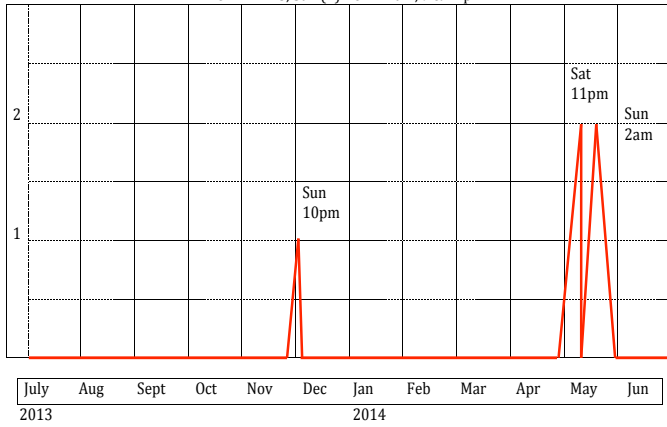

MONTHLY CRIME TRENDS

ROBBERY: 3, Sun (2) TOD - 2am, 9 & 11pm

BURGLARY: 49, Mon (15) TOD - 5pm

BURGLARY FROM A VEHICLE: 73, FRI (16) TOD - 12pm - 5am

MOTOR VEHICLE THEFT: 18, Mon/Wed (4) TOD - 9am & 6pm

THEFT (FELONY): 46, FRI (4) TOD - 5pm