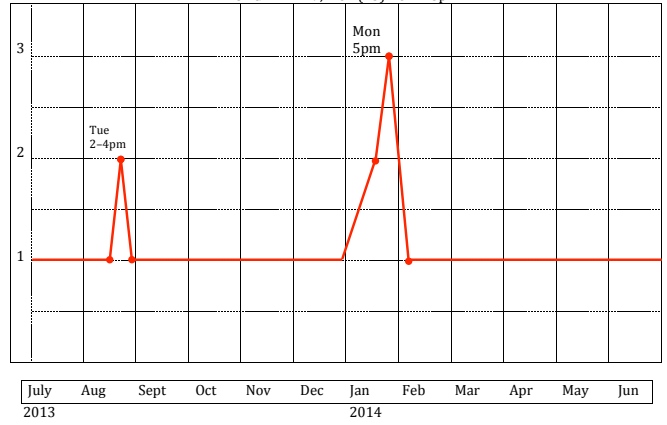

MONTHLY CRIME TRENDS

ROBBERY: 3, Sun (2) TOD - 2am, 9 & 11pm

BURGLARY: 49, Mon (15) TOD - 5pm

BURGLARY FROM A VEHICLE: 73, FRI (16) TOD - 12pm - 5am

MOTOR VEHICLE THEFT: 18, Mon/Wed (4) TOD - 9am & 6pm

THEFT (FELONY): 46, FRI (4) TOD - 5pm