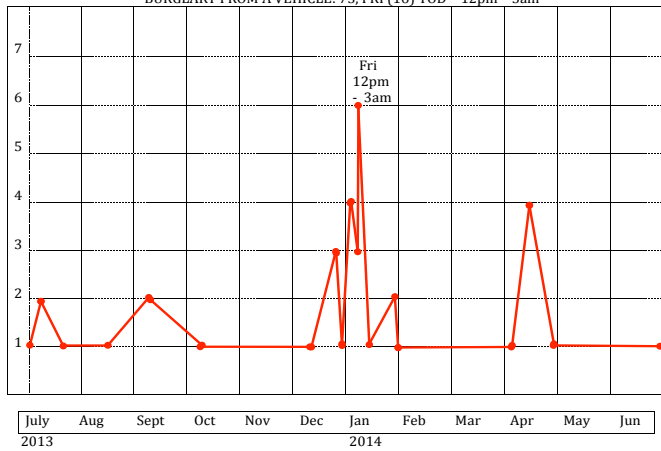

MONTHLY CRIME TRENDS

ROBBERY: 3, Sun (2) TOD - 2am, 9 & 11pm

BURGLARY: 49, Mon (15) TOD - 5pm

BURGLARY FROM A VEHICLE: 73, FRI (16) TOD - 12pm - 5am

MOTOR VEHICLE THEFT: 18, Mon/Wed (4) TOD - 9am & 6pm

THEFT (FELONY): 46, FRI (4) TOD - 5pm